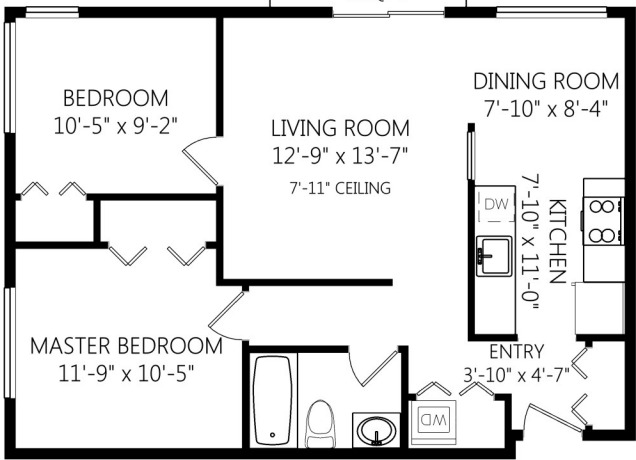

SINGLE LEVEL

736 FINISHED SQ.FT.

+ ADDNL. SQ.FT. WHERE NOTED

BALCONY
10'-2" x 4'-8"
+ 48 SQ.FT.

BEDROOM
10'-5" x 9'-2"

LIVING ROOM
12'-9" x 13'-7"
7'-11" CEILING

DINING ROOM
7'-10" x 8'-4"

KITCHEN
7'-10" x 11'-0"

MASTER BEDROOM
11'-9" x 10'-5"

ENTRY
3'-10" x 4'-7"

SINGLE LEVEL

614 FINISHED SQ.FT.

+ ADDNL. SQ.FT. WHERE NOTED