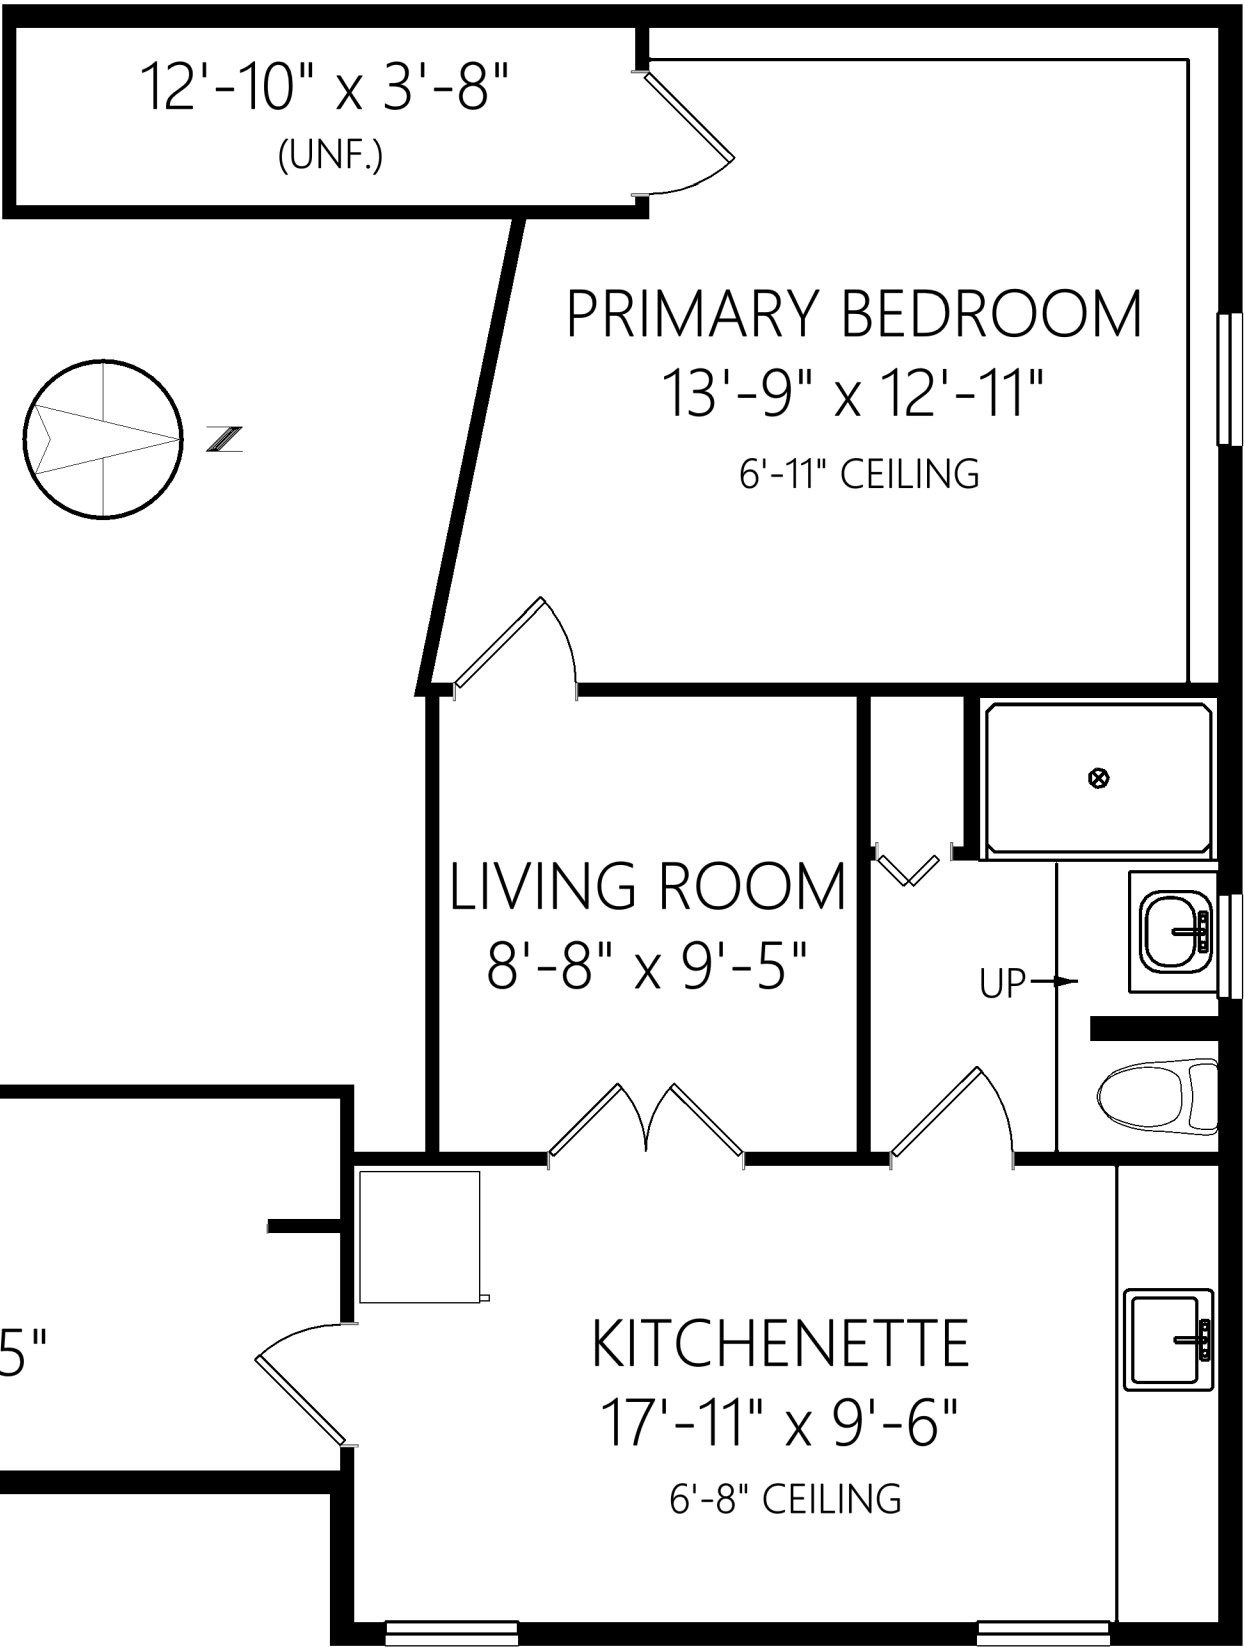

SINGLE LEVEL
569 FINISHED SQ.FT.
215 UNFINISHED SQ.FT.
+ ADDNL. SQ.FT. WHERE NOTED

12'-10" x 3'-8"
(UNF.)

PRIMARY BEDROOM
13'-9" x 12'-11"
6'-11" CEILING

LIVING ROOM
8'-8" x 9'-5"

ENTRY
19'-5" x 6'-5"
(UNF.)

KITCHENETTE
17'-11" x 9'-6"
6'-8" CEILING

UP