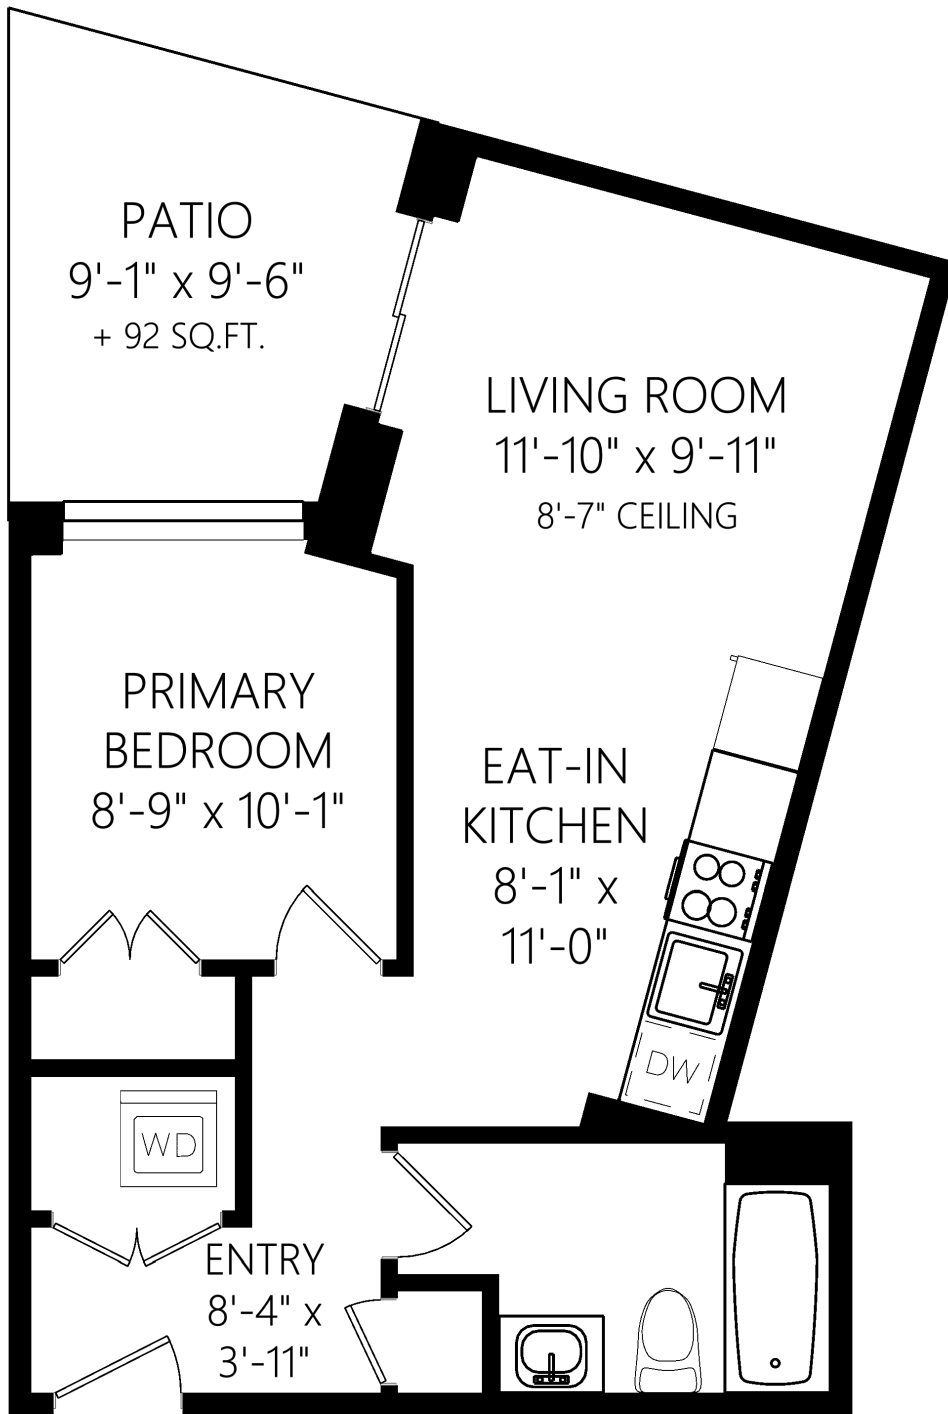

SINGLE LEVEL

498 FINISHED SQ.FT.

+ ADDNL. SQ.FT. WHERE NOTED

	Fin. Sq.Ft.	UnFin. Sq.Ft.	Total Sq.Ft.
Single Level	498	0	498
Total	498	0	498

Shown length and width dimensions are approximate. Area sq.ft. is representative of the on-site measurements. (1" accuracy)