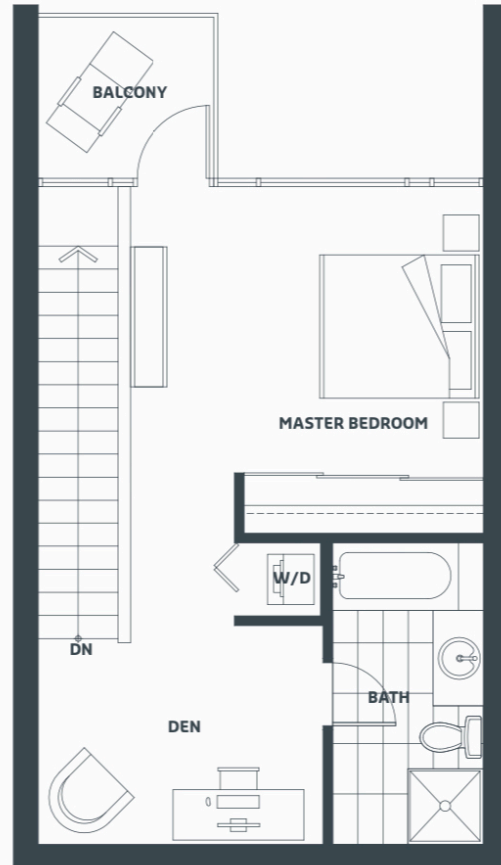

**PLAN THE**  
1 BEDROOM + DEN  
1,055 SF

We've created these spaces with state-of-the-art technologies and innovative design to ensure each of Balance's suites offers the best in contemporary and healthy living.

EAST ELEVATION

Ground Level

2nd Level

All materials are printed on 100% PC recycled paper.