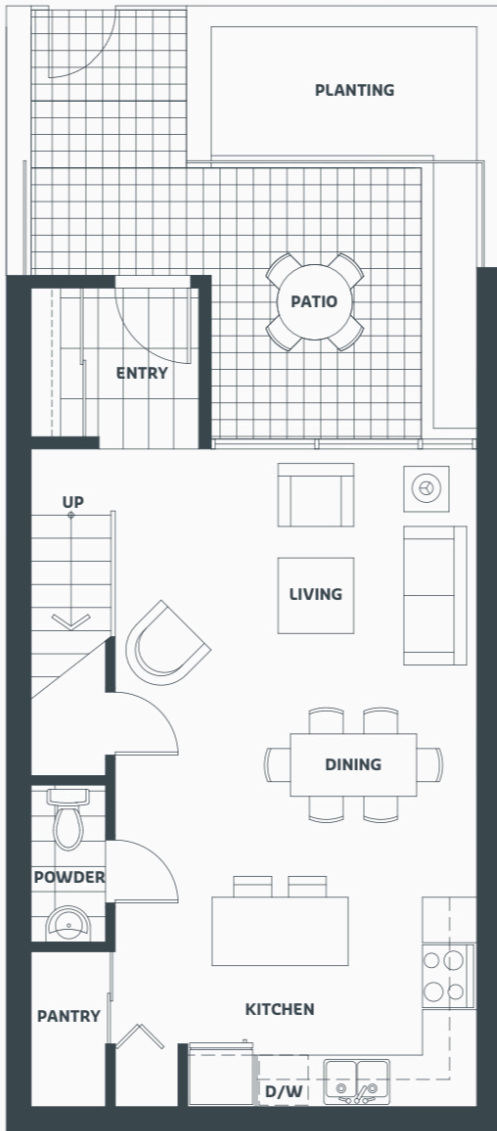

**PLAN THE**  
1 BEDROOM + DEN  
1,055 SF

We've created these spaces with state-of-the-art technologies and innovative design to ensure each of Balance's suites offers the best in contemporary and healthy living.

EAST ELEVATION

Ground Level

2nd Level

All materials are printed on 100% PC recycled paper.