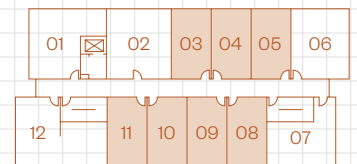

## Studio

203-603, 204-604, 205-605, 208-608,  
209-609, 210-610, 211-611

Total Area: 390 sqft

Plan A1

Level 2-6 Speed Ave

@thisistresah

tresah.ca