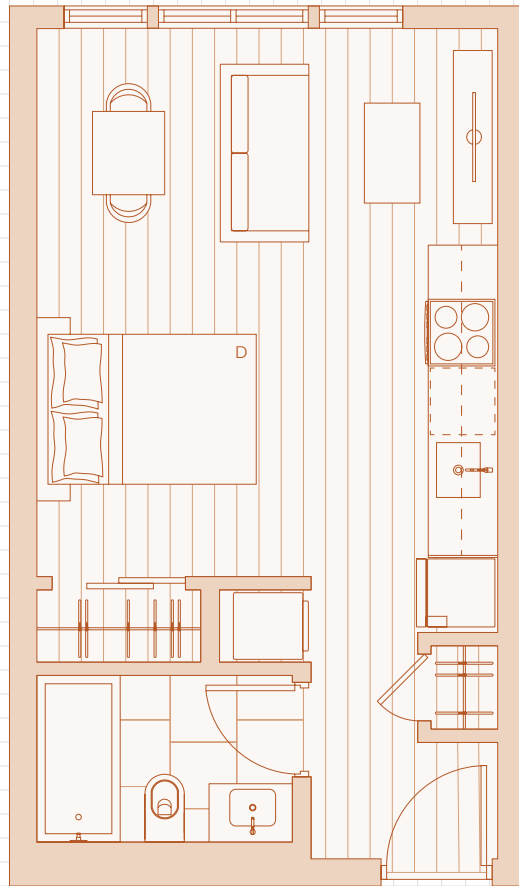

## Studio

203-603, 204-604, 205-605, 208-608,  
209-609, 210-610, 211-611

Total Area: 390 sqft

Plan A1

Level 2-6 Speed Ave

@thisistresah

tresah.ca