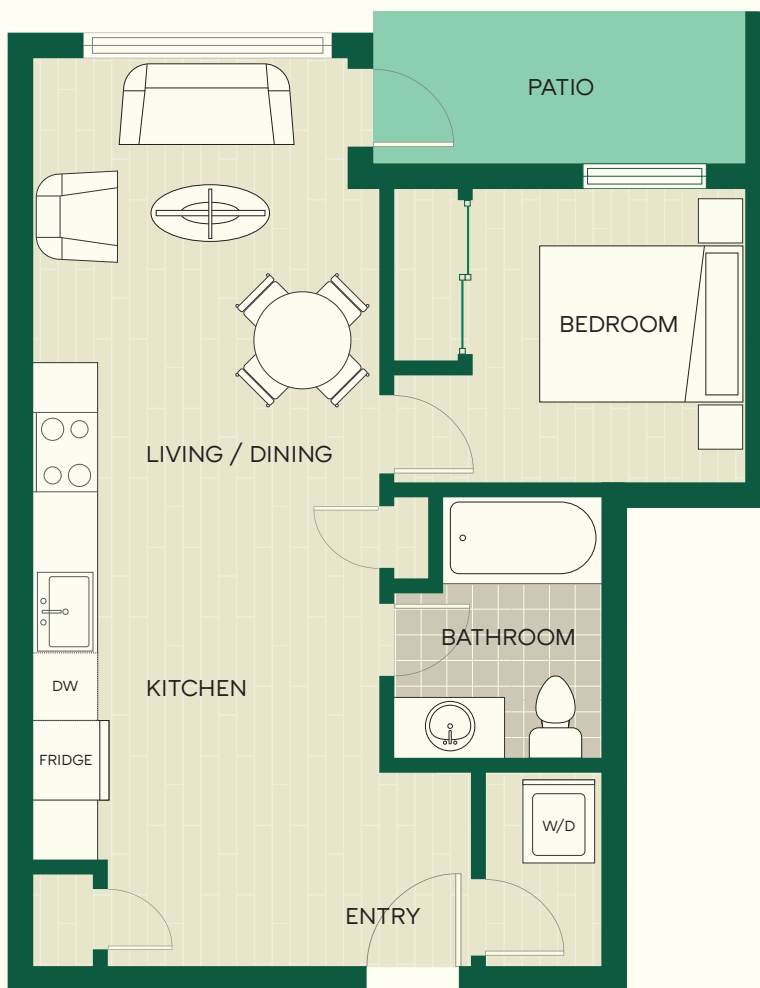

The Kentwood

UNIT SPECIFICATIONS

FLOORS 2-5

TYPE C

1 bed | 1 bath

600 ft²

Note: Measurements are approximates and subject to change. Units may vary slightly and/or be mirrored depending on floor location.

- Quality constructed and elegantly finished suites, offering a modern design all within walking distance of shopping and dining.
- Open concept living and dining areas connected into a private patio, perfect for indoor-outdoor living and entertaining.
- The kitchen is equipped with premium stainless-steel appliances and black accents.
- Convenient full-size, stacked washer and dryer units are included.
- Each unit features its own mini split for AC and heat.
- Vinyl plank flooring throughout each unit.