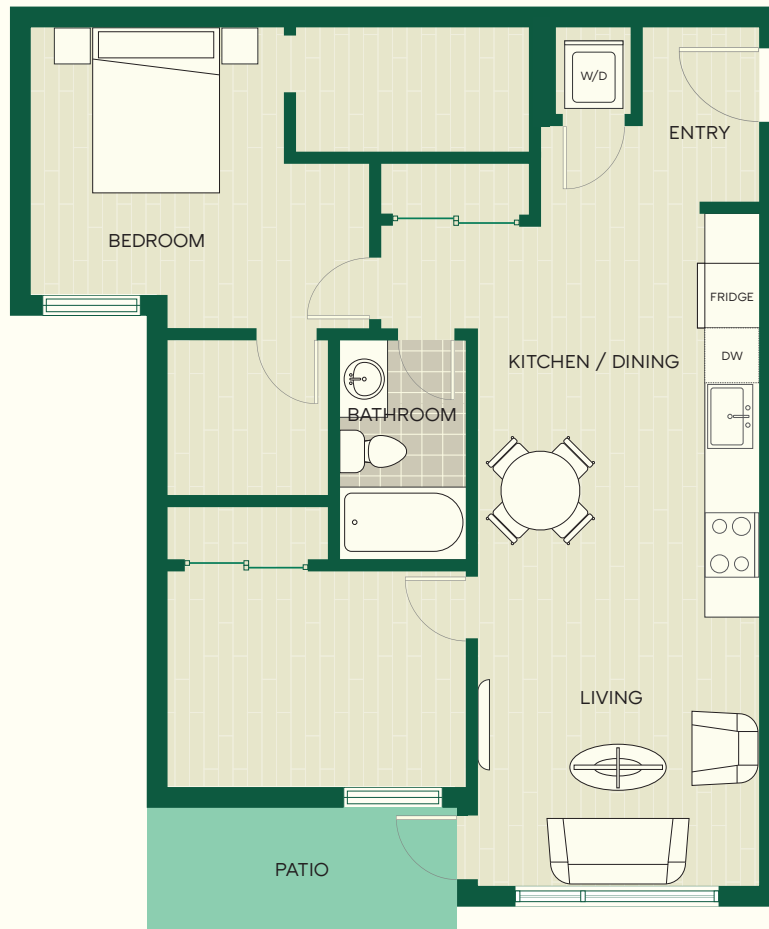

The Kentwood

UNIT SPECIFICATIONS

FLOORS 2-5

TYPE J

2 bed | 2 bath

872 ft²

Note: Measurements are approximates and subject to change. Units may vary slightly and/or be mirrored depending on floor location.

- Quality constructed and elegantly finished suites, offering a modern design all within walking distance of shopping and dining.
- Open concept living and dining areas connected into a private patio, perfect for indoor-outdoor living and entertaining.
- The kitchen is equipped with premium stainless-steel appliances and black accents.
- Convenient full-size, stacked washer and dryer units are included.
- Each unit features its own mini split for AC and heat.
- Vinyl plank flooring throughout each unit.